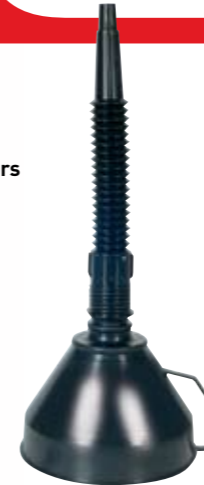

Product Barcode:
5014994454904

Tyre Pressure Gauge

AC872
Keyring

Accurate tyre pressures for safer driving, reduced tyre wear and improved fuel consumption. Gives standard P.S.I. readings. Quick, simple and easy to use. Includes battery.

Product Barcode:
5014994014283

Funnel

AC766
6"

Suitable for channelling liquid or fine grained substances into containers with a small opening. Ideal for the home, garage and workshop.

Product Barcode:
5014994546449

Flexi Funnel

EQ588

Suitable for channelling liquid or fine grained substances into containers with a small opening. Ideal for the home, garage and workshop.

Product Barcode:
5014994509260

Torch

AC806
Tough Torch
Light